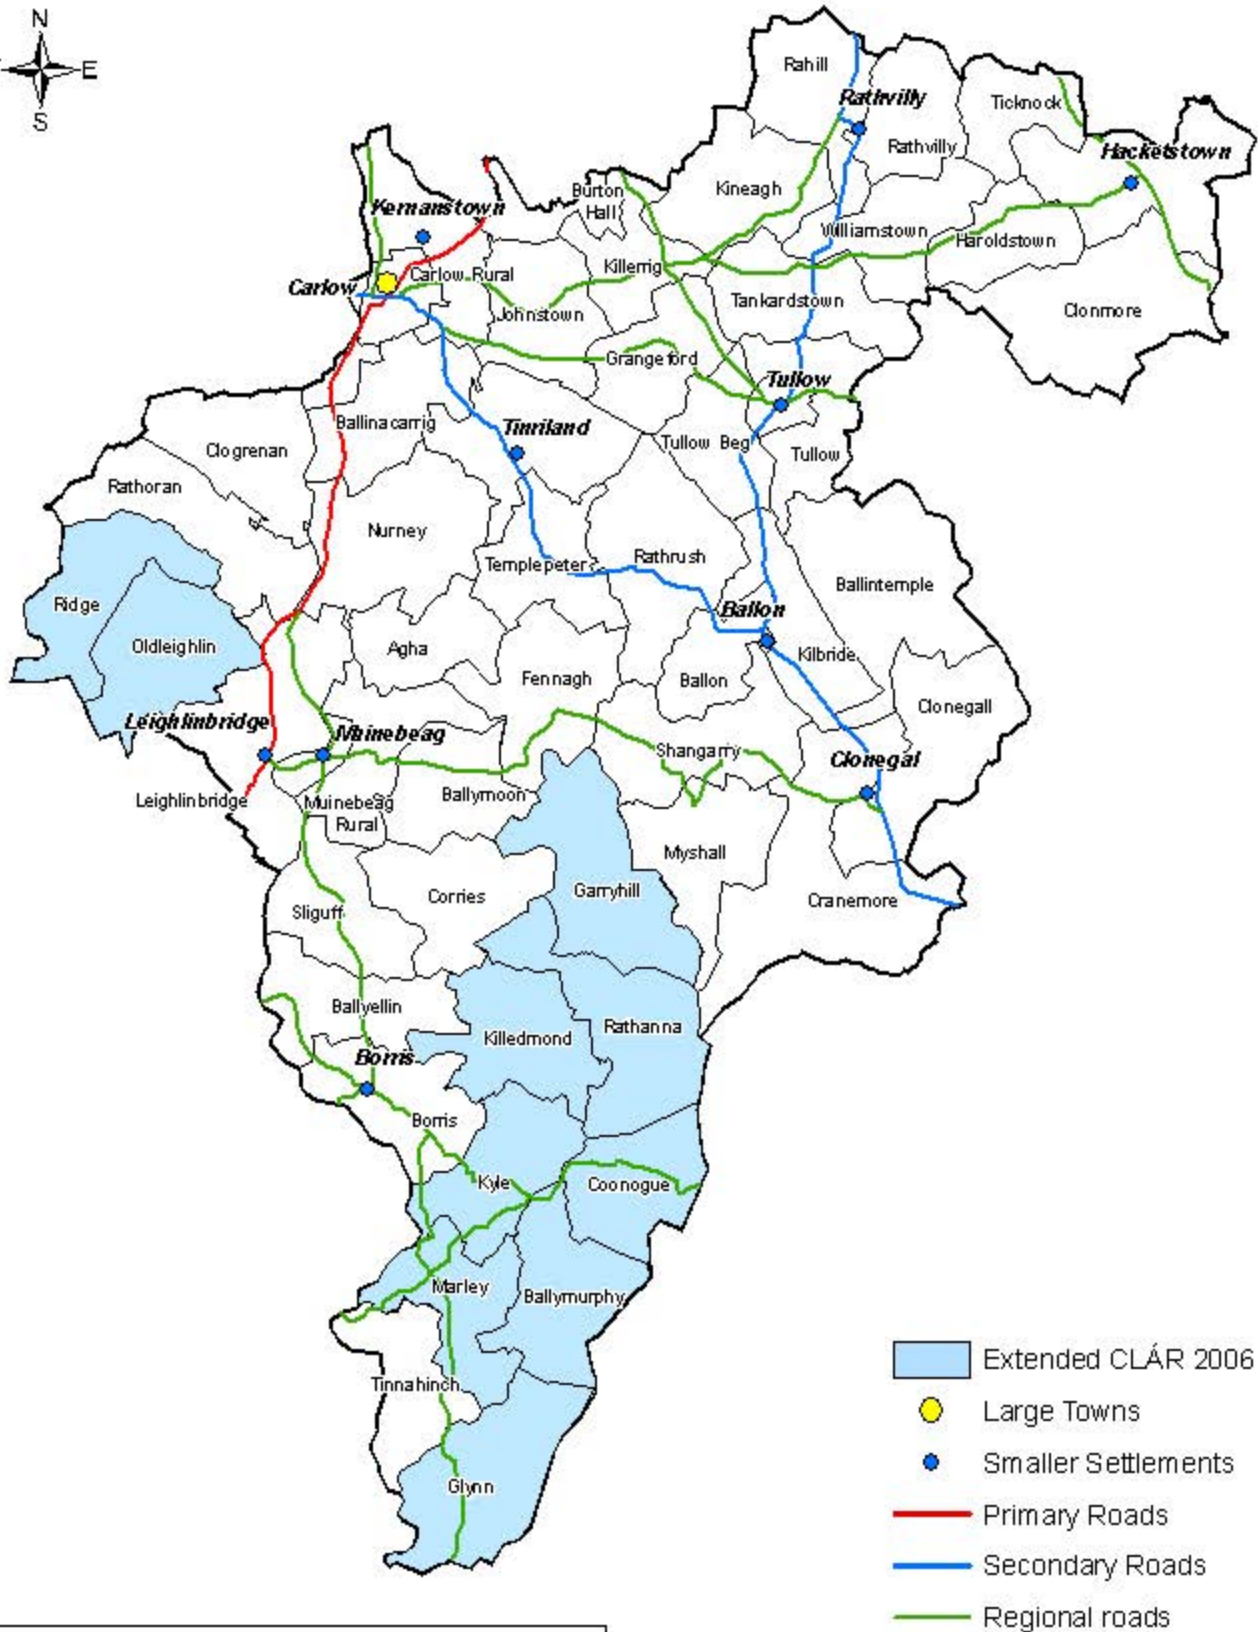

CARLOW

Map prepared by NIRSA
 Data provided by Ordnance Survey Ireland,
 Central Statistics Office (Census files)
 Copyright Permit no. MP000606
 © Government of Ireland, Ordnance Survey Ireland
 Department of Community, Rural and Gaeltacht Affairs