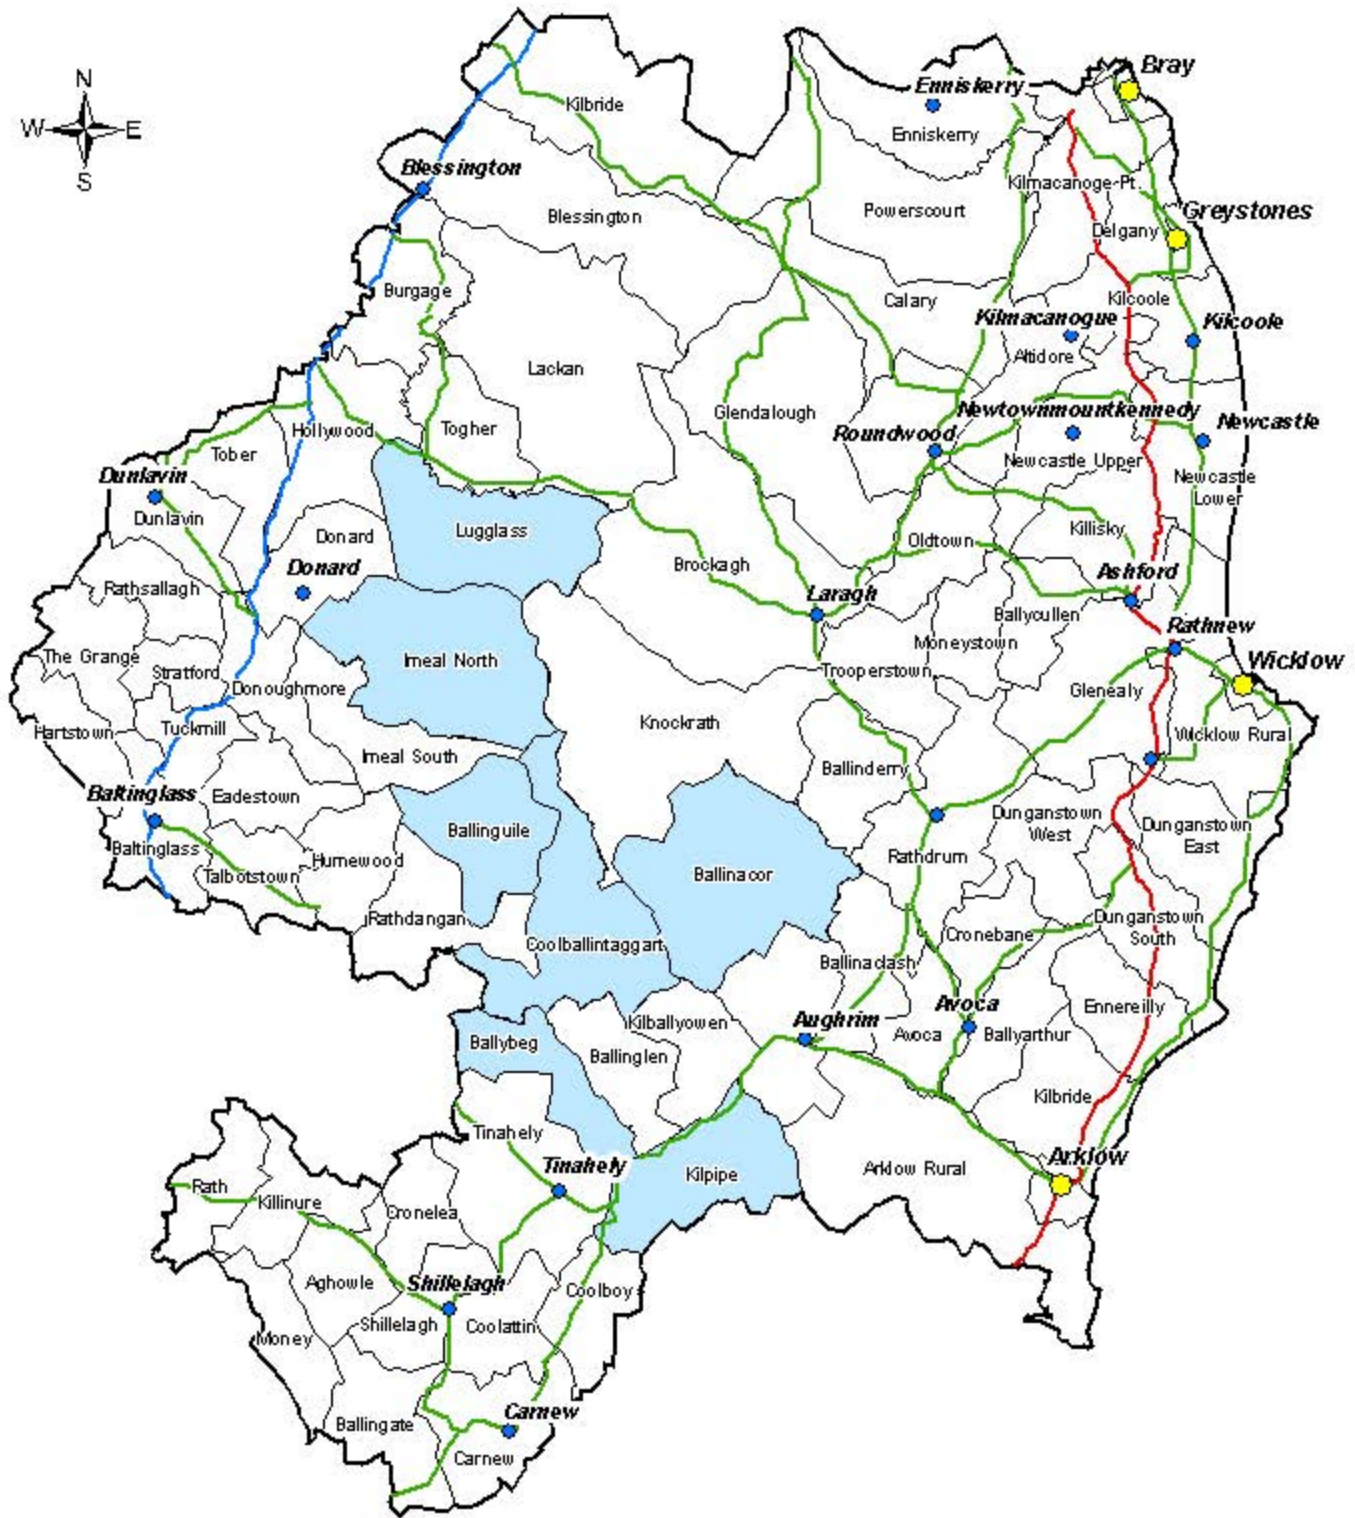

WICKLOW

- Extended CLAR 2006
- Large Towns
- Smaller Settlements
- Primary Roads
- Secondary Roads
- Regional roads

Map prepared by NIRSA
 Data provided by Ordnance Survey Ireland, Central Statistics Office (Census files)
 Copyright Permit no. MP000606
 © Government of Ireland, Ordnance Survey Ireland
 Department of Community, Rural and Gaeltacht Affairs