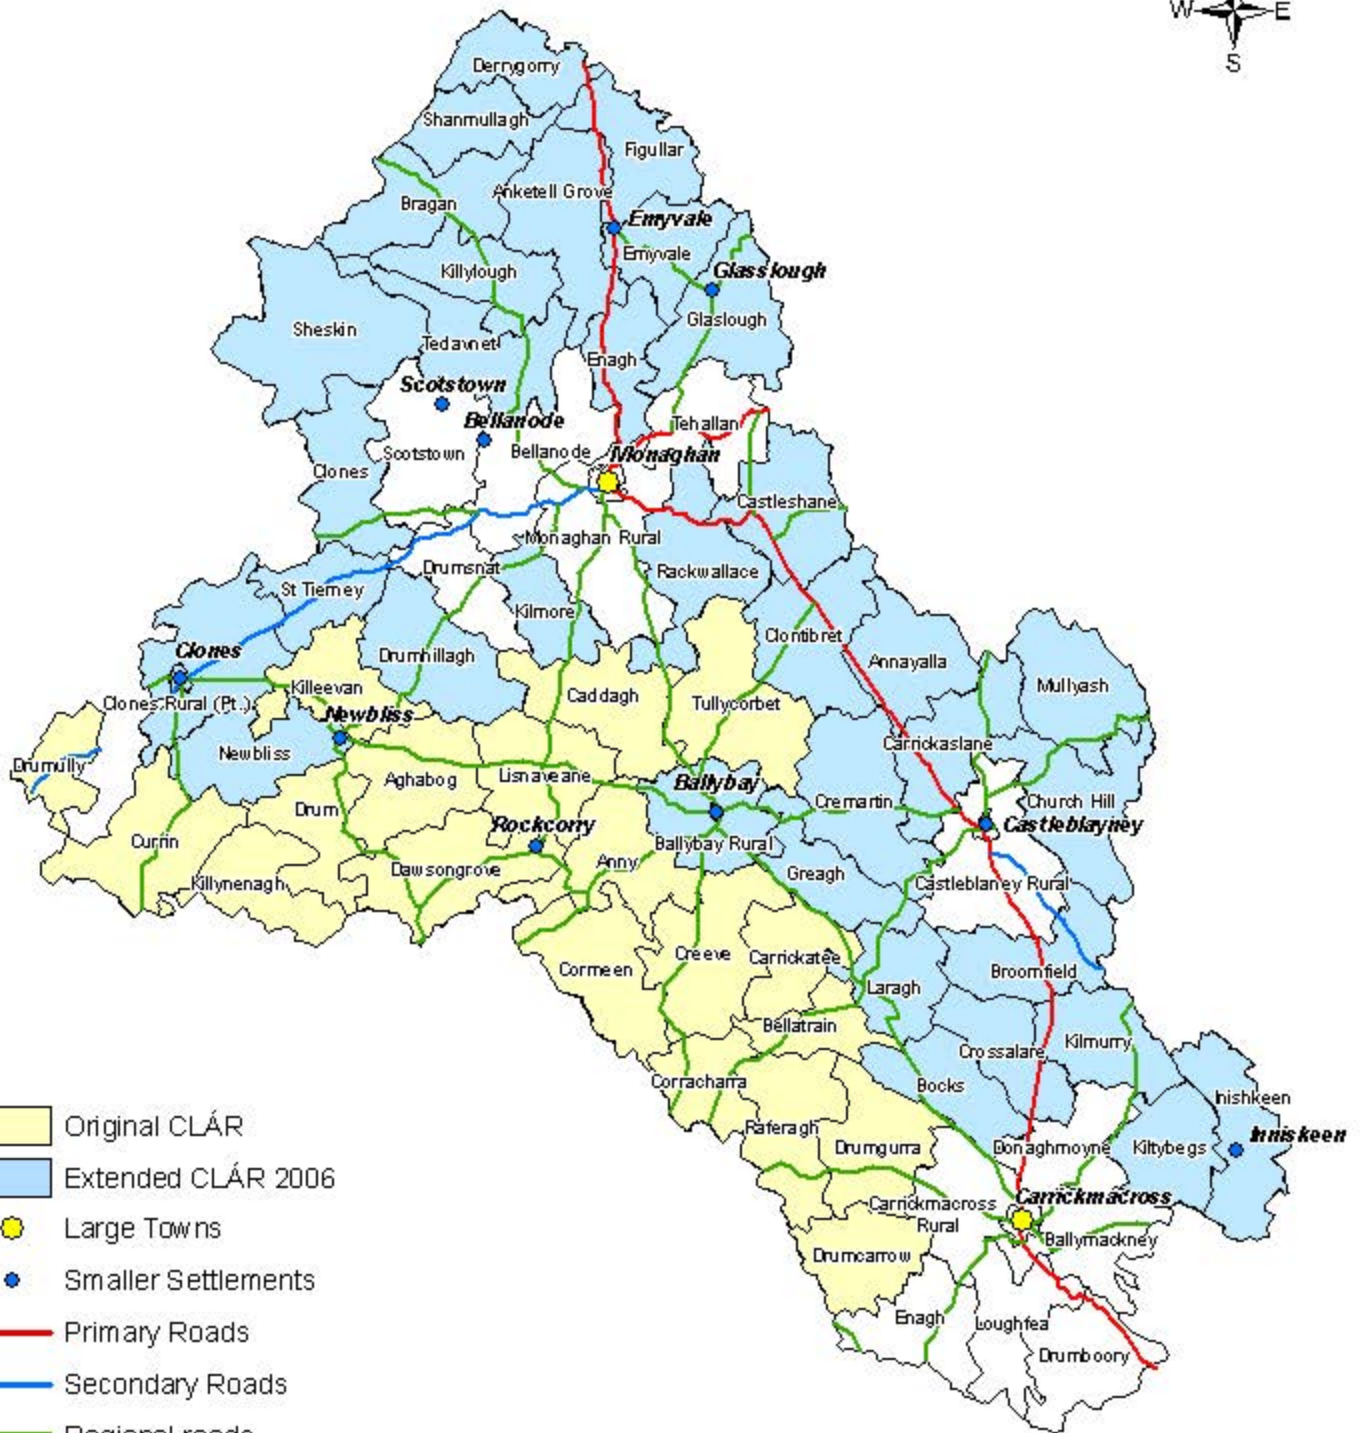

MONAGHAN

- Original CLÁR
- Extended CLÁR 2006
- Large Towns
- Smaller Settlements
- Primary Roads
- Secondary Roads
- Regional roads

0 2.5 5 10 15 20 Kilometers

Map prepared by NIRSA
 Data provided by Ordnance Survey Ireland, Central Statistics Office (Census files)
 Copyright Permit no. MP000606
 © Government of Ireland, Ordnance Survey Ireland
 Department of Community, Rural and Gaeltacht Affairs