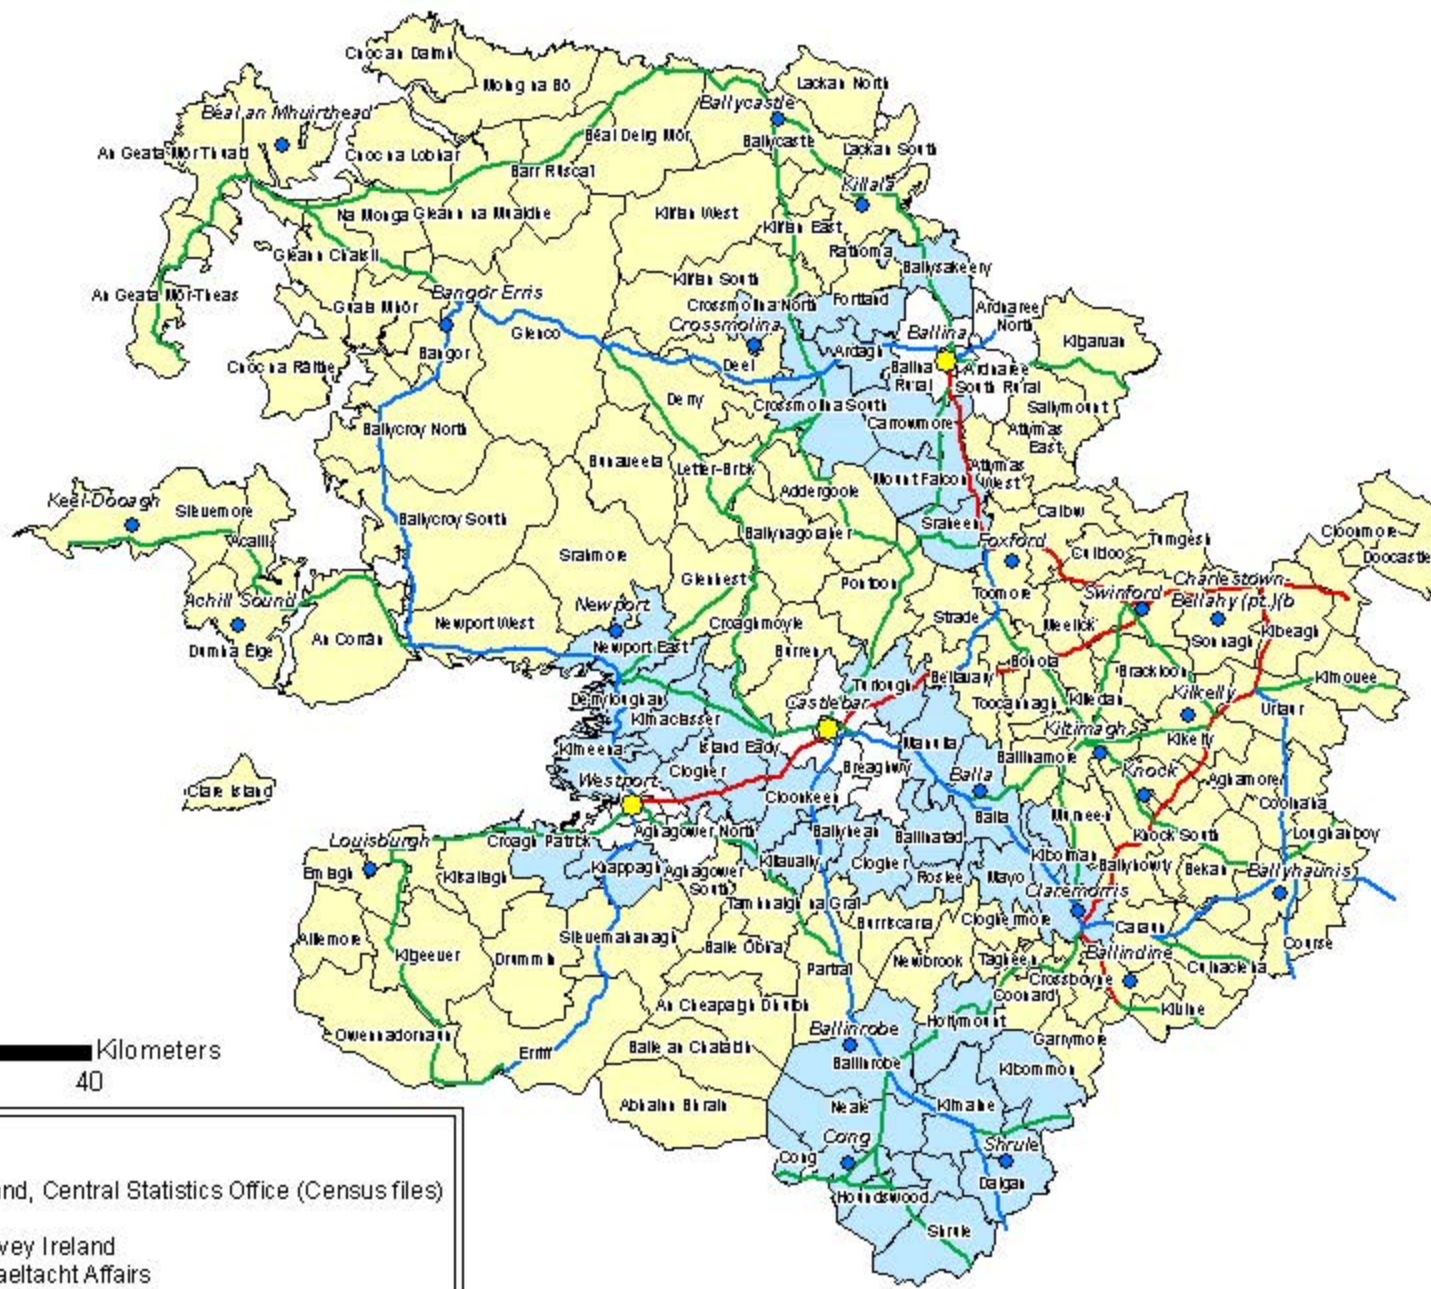

MAYO

- Original CLÁR
- Extended CLÁR 2006
- Large Towns
- Smaller Settlements
- Primary Roads
- Secondary Roads
- Regional roads

Map prepared by NIRSA
 Data provided by Ordnance Survey Ireland, Central Statistics Office (Census files)
 Copyright Permit no. MP000606
 © Government of Ireland, Ordnance Survey Ireland
 Department of Community, Rural and Gaeltacht Affairs